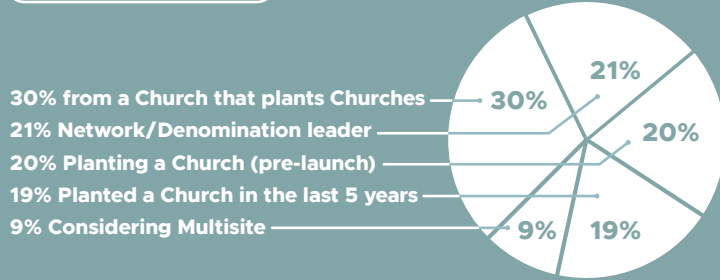

Demographics

Church Planting Journey